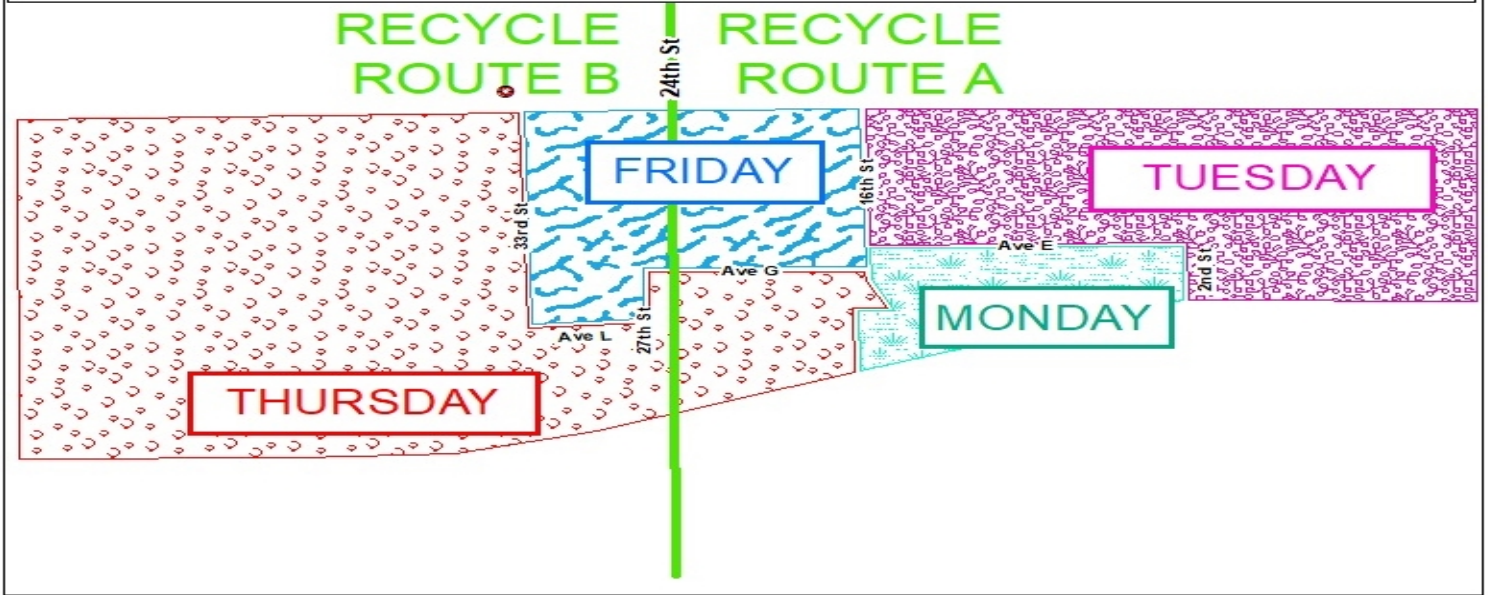

RECYCLING AND GARBAGE ROUTES

IMPORTANT INFORMATION ABOUT YOUR GARBAGE & RECYCLING/YARD WASTE ROUTES

- All garbage, recycling & yard waste must be set out by 6:00 am for pick-up.
- Each home owner is allowed to have no more than two 40-gallon containers of trash picked up each week. Such container shall have a gross weight not exceeding 40 pounds, and shall be kept tightly closed. You may use existing containers that you have as long as they are 40 gallons or less. As an alternative to using plastic or metal containers, the City will allow the following substitutions: “No more than four trash bags (20 gallons or less with a gross weight not exceeding 80 pounds), in place of two 40 gallon containers.”
- **RECYCLING/YARD WASTE ROUTES:** The dividing line between Route A and Route B Recycling/Yard Waste Routes are as follows: The dividing line is from North City Limits **STRAIGHT DOWN 24TH STREET** to South City Limits. If you live **EAST SIDE of 24th Street** you are on **ROUTE A**. If you live **WEST SIDE of 24th Street** you are on **ROUTE B**.

ROUTE B RECYCLING	ROUTE B YARD WASTE
Jan: 3, 17, 31	Jan: 10 (CTPU)
Feb: 14, 28	Feb: NO PICK UPS
Mar: 14, 28,	Mar: 7, 21
Apr: 11, 25	Apr: 4, 18
May: 9, 23	May: 2, 16, 30
Jun: 6, 20	Jun: 13, 27
Jul: 3 (Tue), 18	Jul: 11, 25
Aug: 1, 15, 29	Aug: 8, 22
Sep: 12, 26	Sep: 5, 19
Oct: 10, 24	Oct: 3, 17, 31
Nov. 14, 28	Nov. 7, 20 (Tue)
Dec: 5, 19	Dec: NO PICK UPS